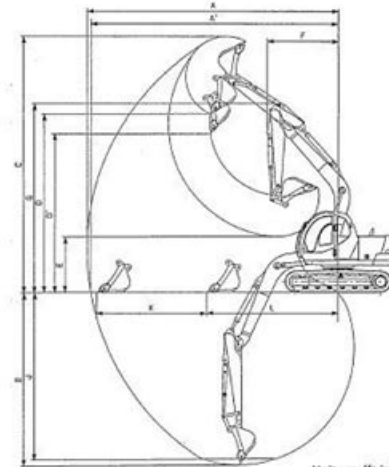

Please check the box below to proceed.

I'm not a robot

reCAPTCHA
[Privacy](#) - [Terms](#)

SK120V, SK120LCV
 ● FACE SHOVEL ATTACHMENT

Unit : m (ft-in)

Item	Attachment Type				
	2.1m (6ft-11in) arm with 0.57m ³ (0.75cu yd) bucket	2.5m (8ft-2in) arm with 0.50m ³ (0.65cu yd) bucket	3.0m (9ft-10in) arm with 0.38m ³ (0.50cu yd) bucket	2.1m (6ft-11in) arm + 1.0m (3ft-3in) extension arm with 0.38m ³ (0.50cu yd) bucket	2.5m (8ft-2in) arm + 1.0m (3ft-3in) extension arm with 0.31m ³ (0.41cu yd) bucket
A : Maximum digging reach	8.05 (26' 5")	8.40 (27' 7")	8.86 (29' 1")	8.95 (29' 4")	9.34 (30' 8")
A' : Maximum reach at ground level	7.92 (26")	8.27 (27' 2")	8.74 (28' 8")	8.83 (28' 12")	9.22 (30' 3")
B : Maximum digging depth	5.33 (17' 6")	5.73 (18' 10")	6.23 (20' 5")	6.33 (20' 9")	6.73 (22' 1")
C : Maximum digging height	8.51 (27' 11")	8.69 (28' 6")	8.97 (29' 5")	9.03 (29' 7")	9.28 (30' 5")
D : Maximum dumping height	5.91 (19' 5")	6.06 (19' 11")	6.33 (20' 9")	6.40 (20' 12")	6.66 (21' 10")
D' : Minimum dumping height (45°)	5.27 (17' 3")	5.39 (17' 8")	5.59 (18' 4")	5.65 (18' 6")	5.74 (18' 10")
E : Minimum dumping height	2.26 (7' 5")	1.86 (6' 1")	1.39 (4' 7")	1.29 (4' 3")	0.85 (2' 9")
F : Minimum swing radius	2.36 (7' 9")	2.39 (7' 10")	2.58 (8' 6")	2.60 (8' 6")	2.39 (7' 10")
G : Height at minimum swing	6.41 (21')	6.41 (21')	6.44 (21' 2")	6.41 (21')	6.41 (21')
H : 8-feet level digging depth	5.11 (16' 9")	5.53 (18' 2")	6.05 (19' 10")	6.16 (20' 2")	6.57 (21' 7")
K : Horizontal digging stroke	Stroke				
	3.02 (9' 11")	3.66 (12')	4.54 (14' 11")	4.54 (14' 11")	5.54 (18' 2")
L : stroke at ground level	Minimum				
	4.72 (15' 6")	4.42 (14' 6")	4.00 (13' 1")	4.11 (13' 6")	3.49 (11' 5")